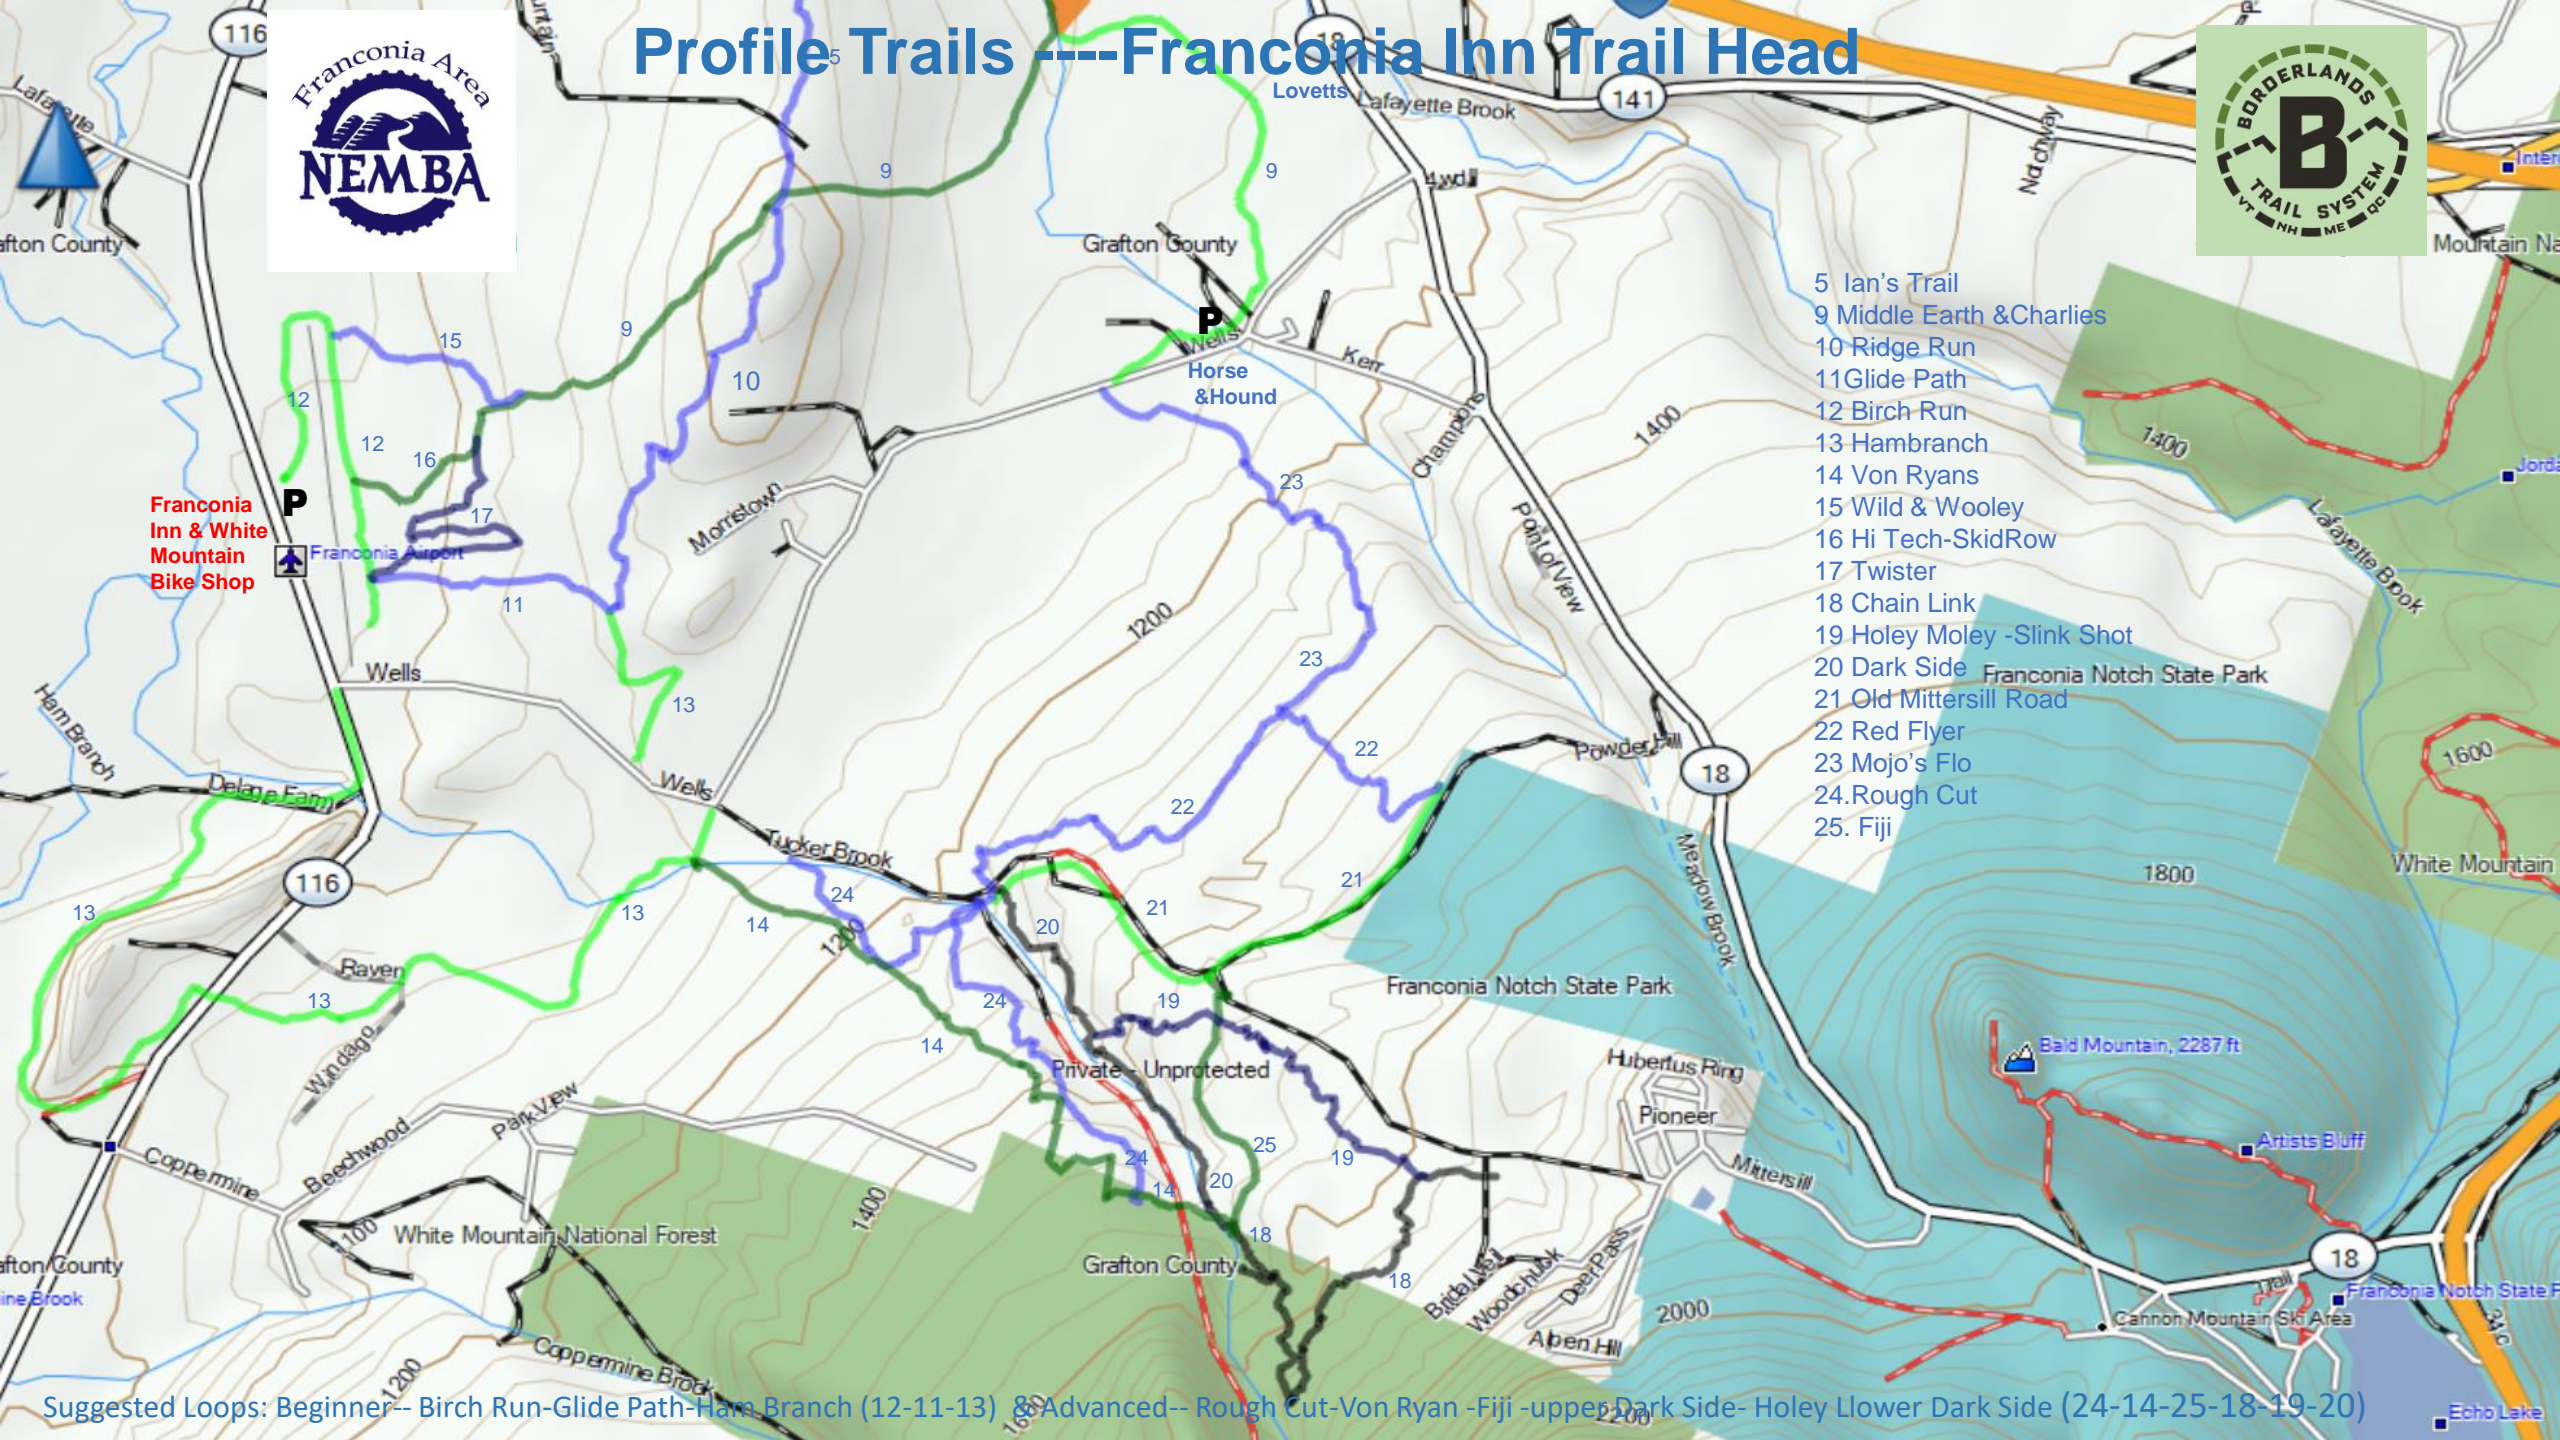

Profile Trails ----- Franconia Inn Trail Head

- 5 Ian's Trail
- 9 Middle Earth & Charlies
- 10 Ridge Run
- 11 Glide Path
- 12 Birch Run
- 13 Hambranch
- 14 Von Ryans
- 15 Wild & Wooley
- 16 Hi Tech-SkidRow
- 17 Twister
- 18 Chain Link
- 19 Holey Moley -Slink Shot
- 20 Dark Side
- 21 Old Mittersill Road
- 22 Red Flyer
- 23 Mojo's Flo
- 24. Rough Cut
- 25. Fiji

Franconia Inn & White Mountain Bike Shop

Suggested Loops: Beginner-- Birch Run-Glide Path-Ham Branch (12-11-13) & Advanced-- Rough Cut-Von Ryan -Fiji-upper Dark Side- Holey Lower Dark Side (24-14-25-18-19-20)