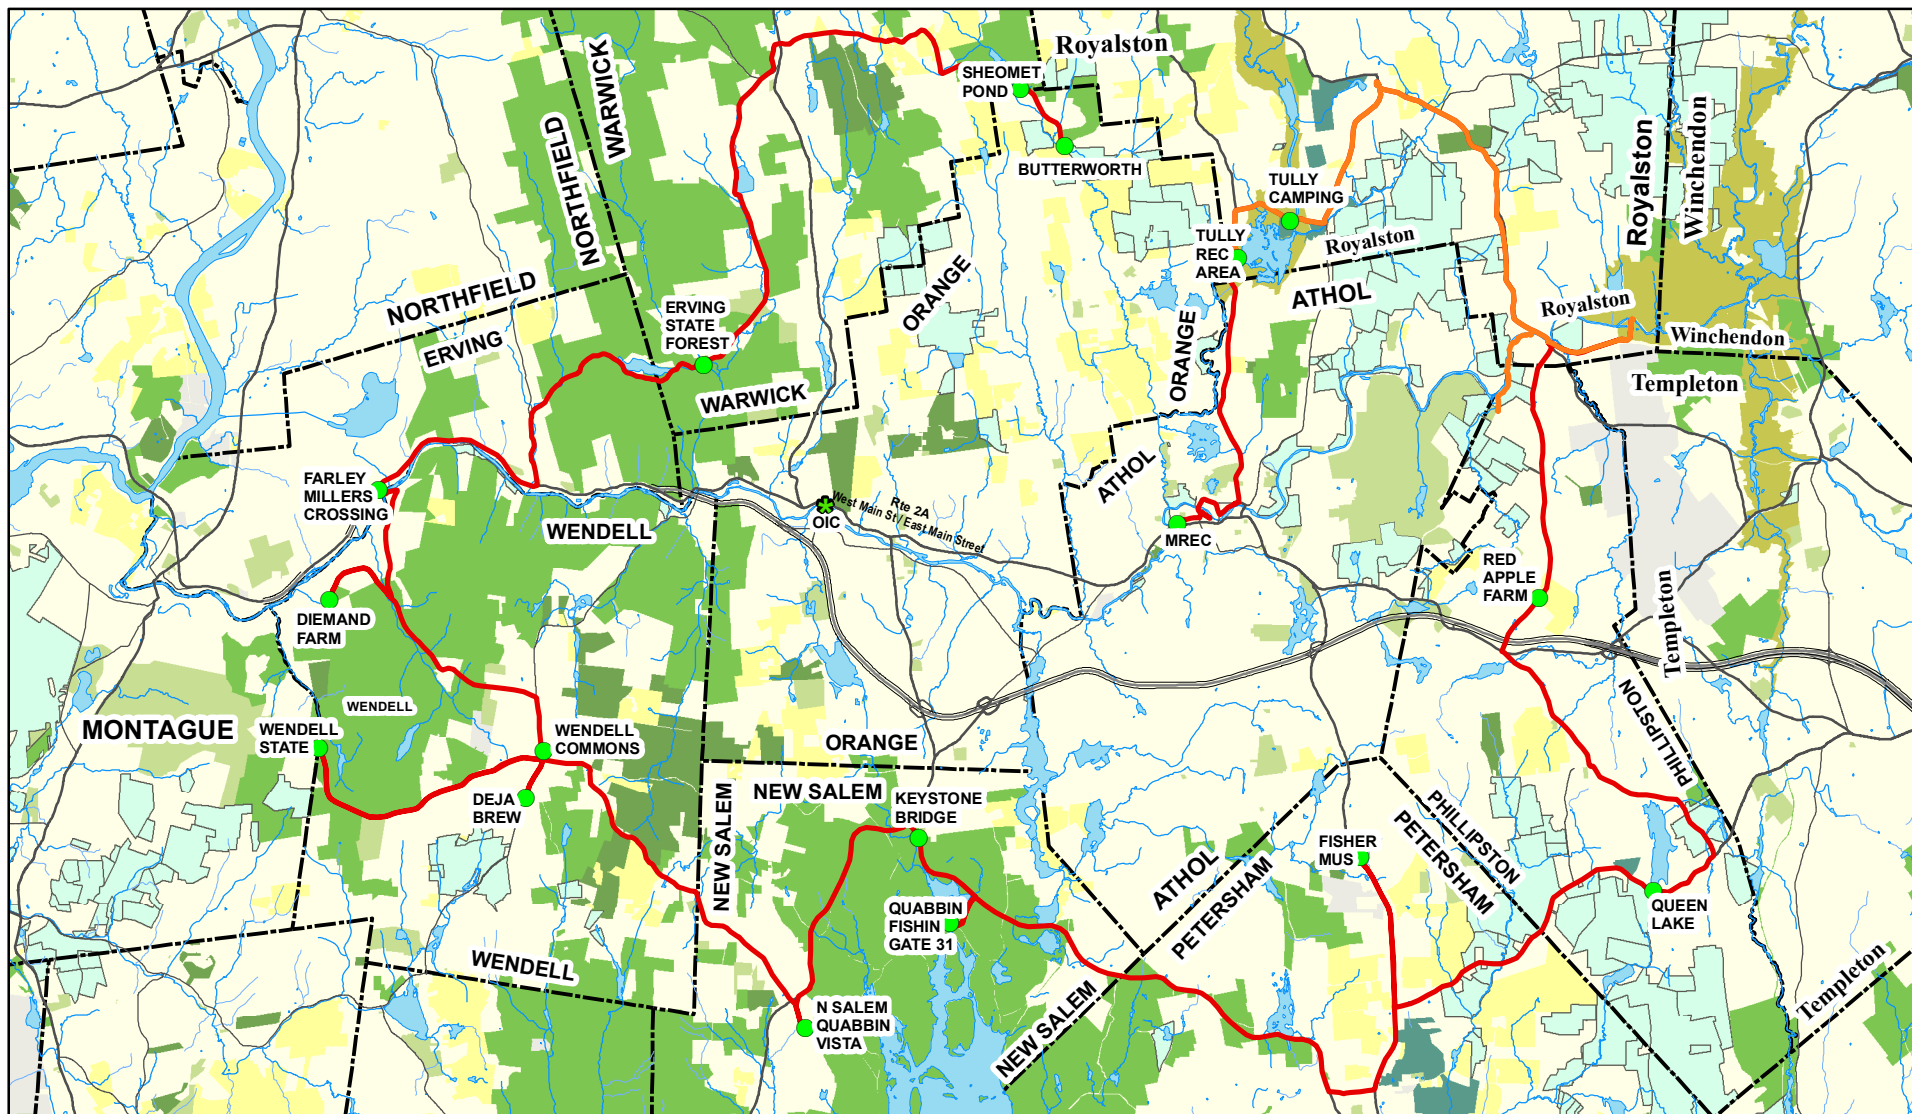

Allen's 9 Town Majical Mystery Bus Tour

- Legend**
- POI
 - Allen_Young_Bus_Tour
 - Allen_Young_Bus_tour2
 - Town Line
 - Other Numbered Highway
 - Major Road, Collector
 - Stream
 - Intermittent Stream
 - Dam (shoreline)
 - Surface Water
 - TTOR: Properties
 - TTOR: CRs
 - Federal
 - DCR-State Parks & Recreation
 - Department of Fish & Game
 - Commonwealth of Massachusetts
 - County
 - Land Trust
 - Conservation Organization
 - Conservation Restriction
 - TOWNSSURVEY_POLY shading

Map produced by Erica Rader, Amy Richard, Robert Curley, & Allen Young January 2015