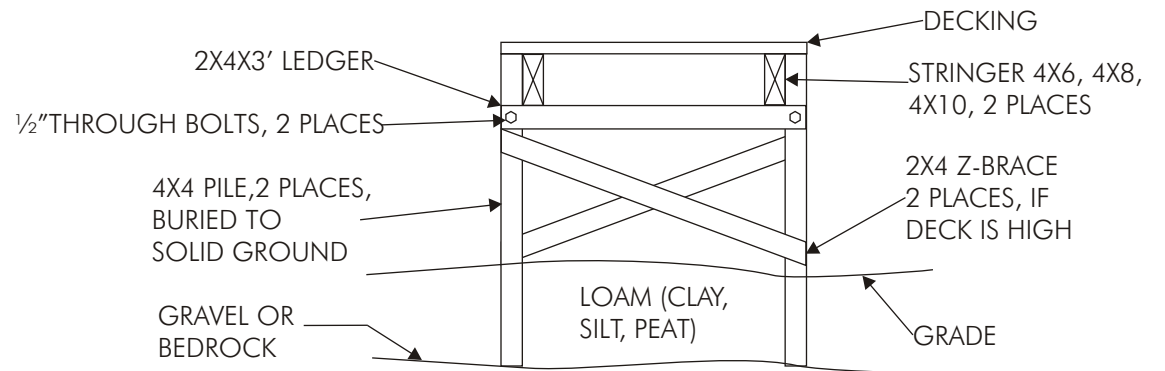

# TOP VIEW

# SIDE VIEW

# END VIEW OF TRESTLE

**TYPICAL BOARDWALK CONSTRUCTION** Version 2.0  
 NOT TO SCALE  
 DATE: AUGUST 15, 2004  
 DRAWN BY: M. TABACZYNSKI