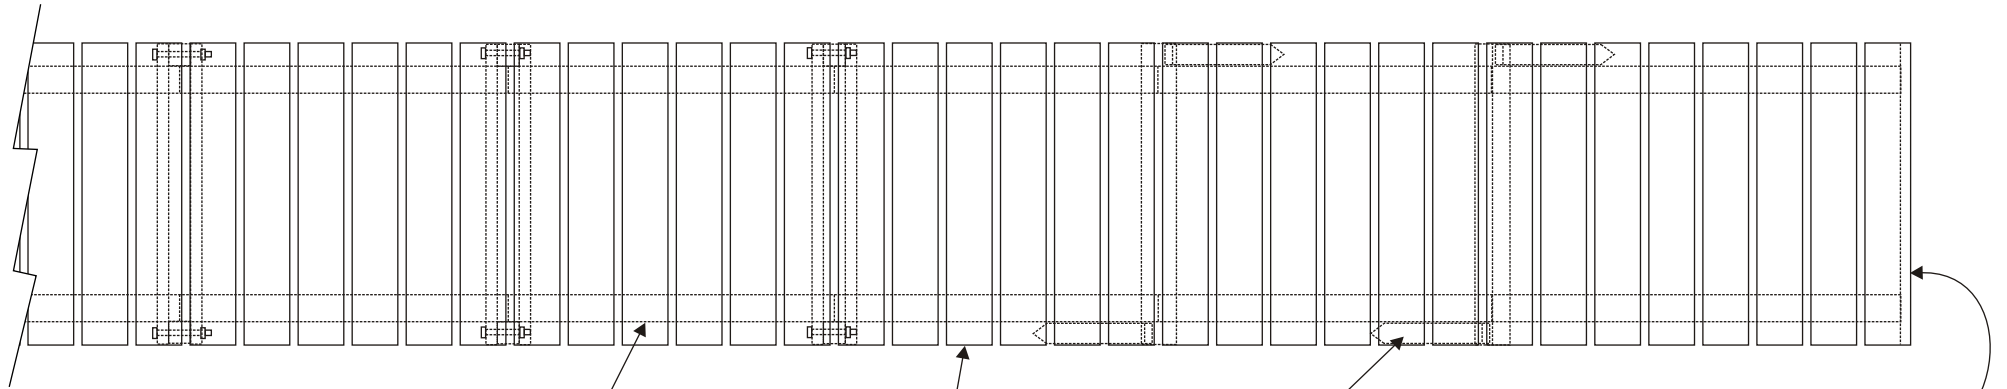

# TOP VIEW

# SIDE VIEW

# END VIEW OF TRESTLE

**TYPICAL BOARDWALK CONSTRUCTION** Version 2.0  
 NOT TO SCALE  
 DATE: AUGUST 15, 2004  
 DRAWN BY: M. TABACZYNSKI