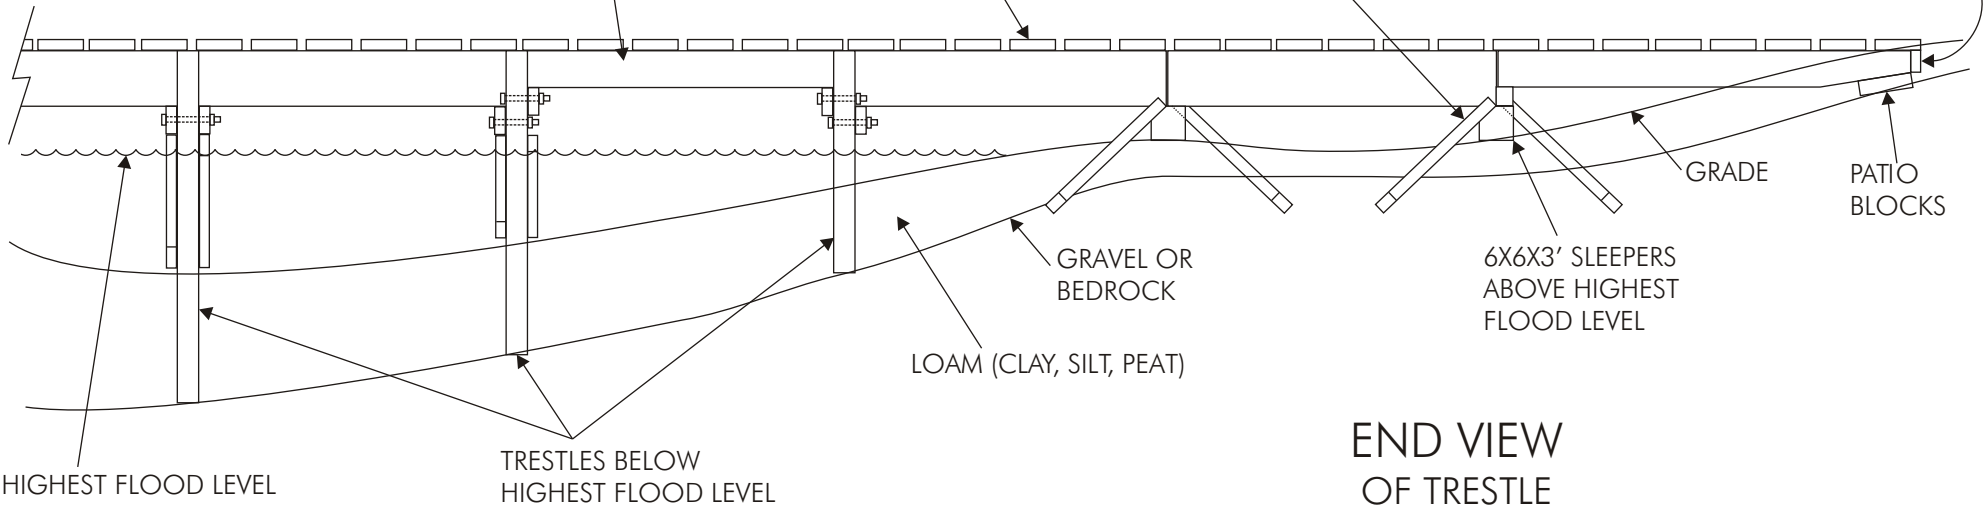

# TOP VIEW

# SIDE VIEW

# END VIEW OF TRESTLE

**TYPICAL BOARDWALK CONSTRUCTION** Version 2.0  
 NOT TO SCALE  
 DATE: AUGUST 15, 2004  
 DRAWN BY: M. TABACZYNSKI